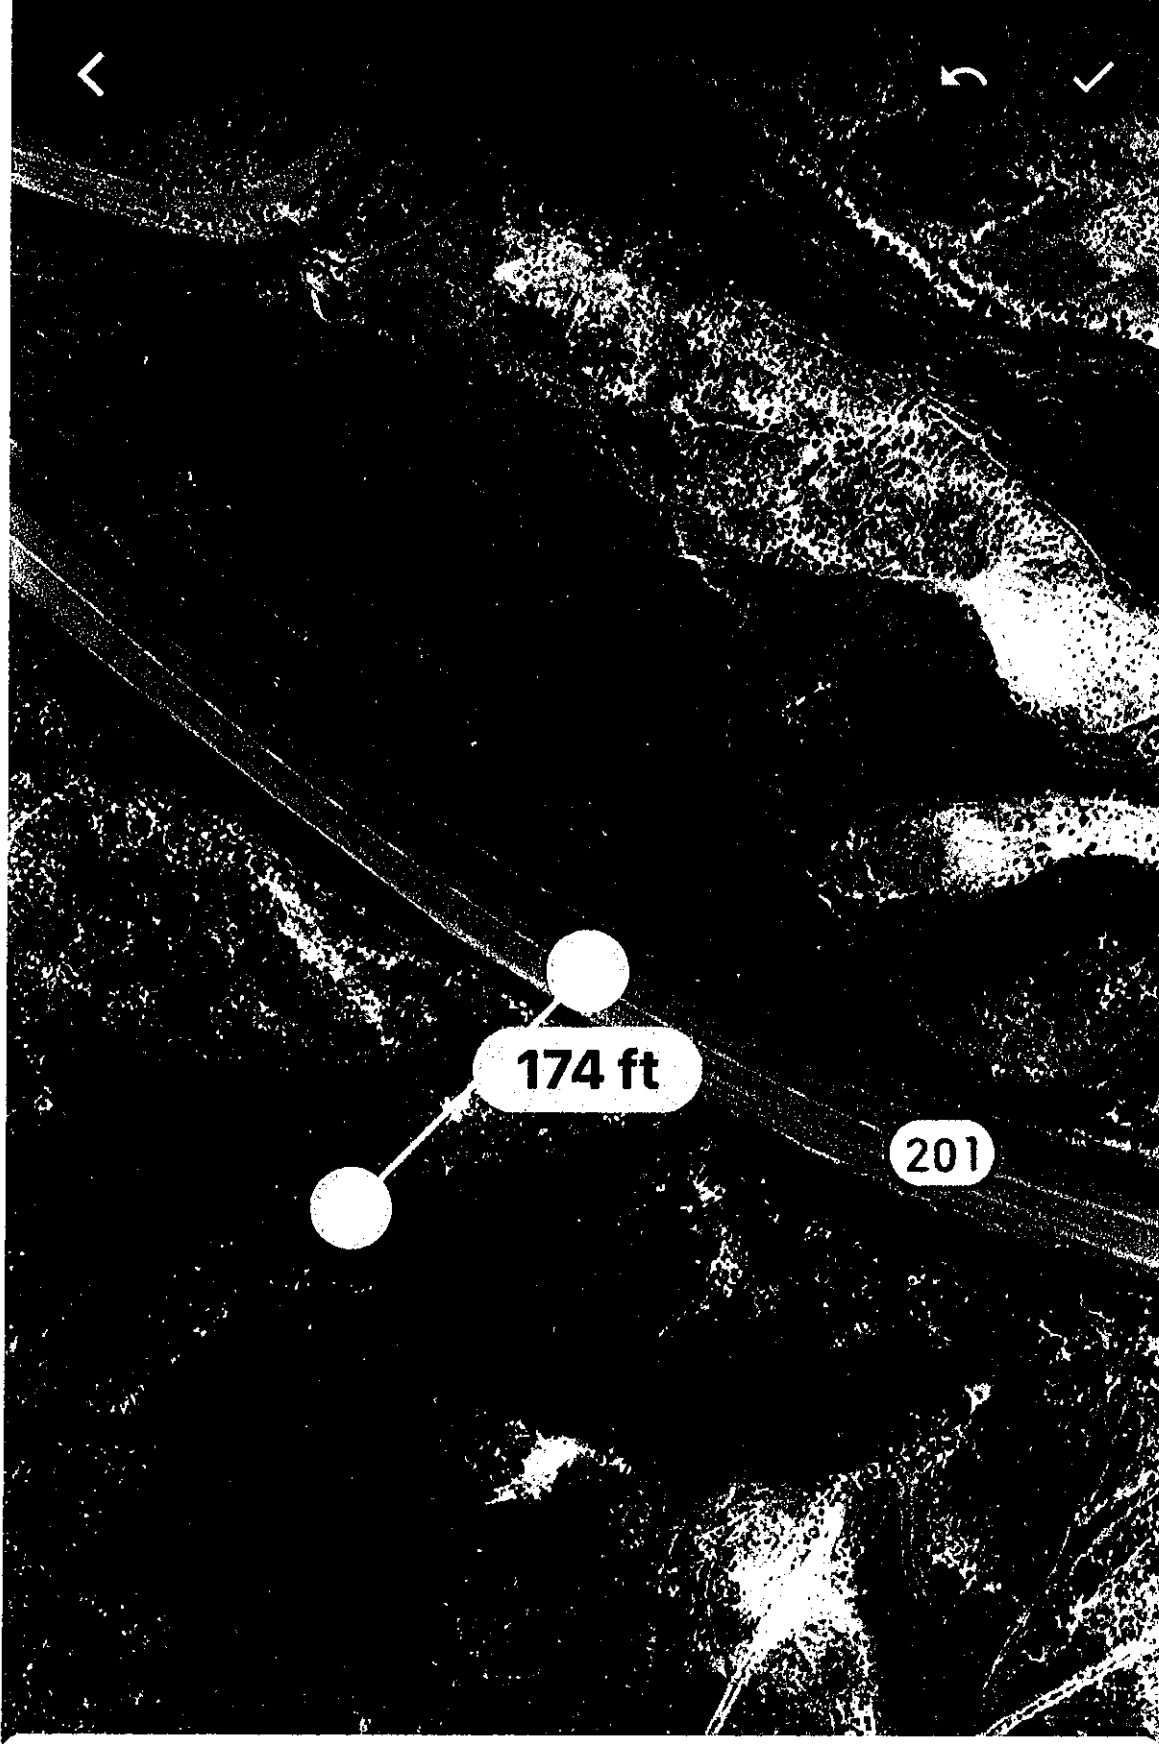

Adrian Rural Fire Protection District

May 28, 2019

To whom it may concern,

The following address is in the Adrian City/Rural Fire District. If you have any questions regarding the information below please feel free to contact me at (541)372-2354.

Property Owner: Don Beebe / Jay Beebe

Address: 1451 Ridgeview Rd
Adrian, OR 97901

Map#: 22S46E

Lot#: 3400

Code: C-A1

PCL:

Sincerely,

A handwritten signature in black ink, appearing to read "George Martin", with a long horizontal flourish extending to the right.

George Martin
Assistant Chief

Adrian Rural Fire Protection District

Distance ?

+ Add Point

174 ft ▾