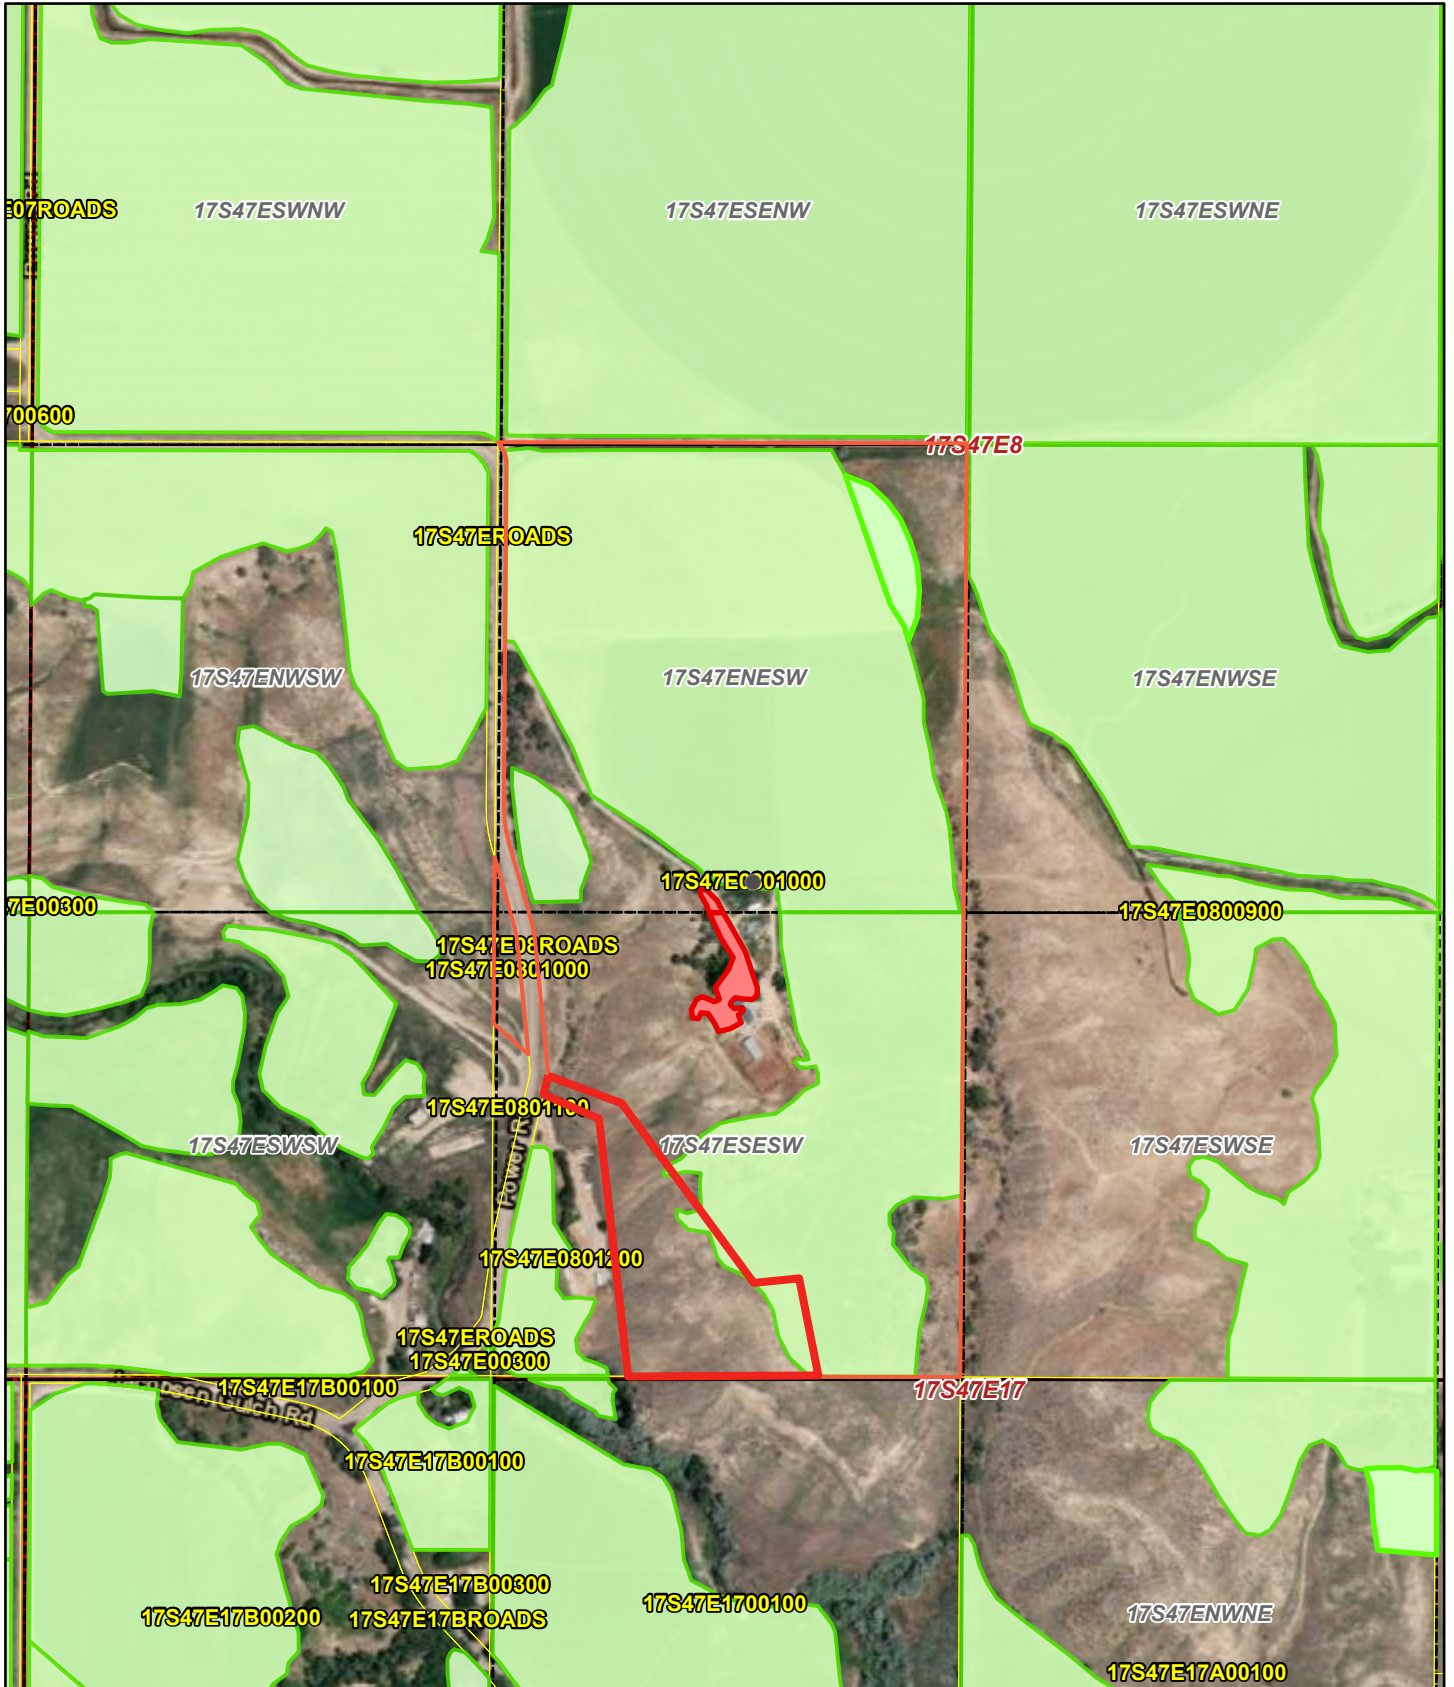

Tschida Map

8/24/2021, 2:46:58 PM

Maxar, Microsoft, State of Oregon GEO, Esri, HERE, iPC

For reference purposes only. This map is not for official use.

Tschida Map

8/24/2021, 2:34:55 PM

State of Oregon GEO, Esri, HERE, iPC, Maxar

For reference purposes only. This map is not for official use.