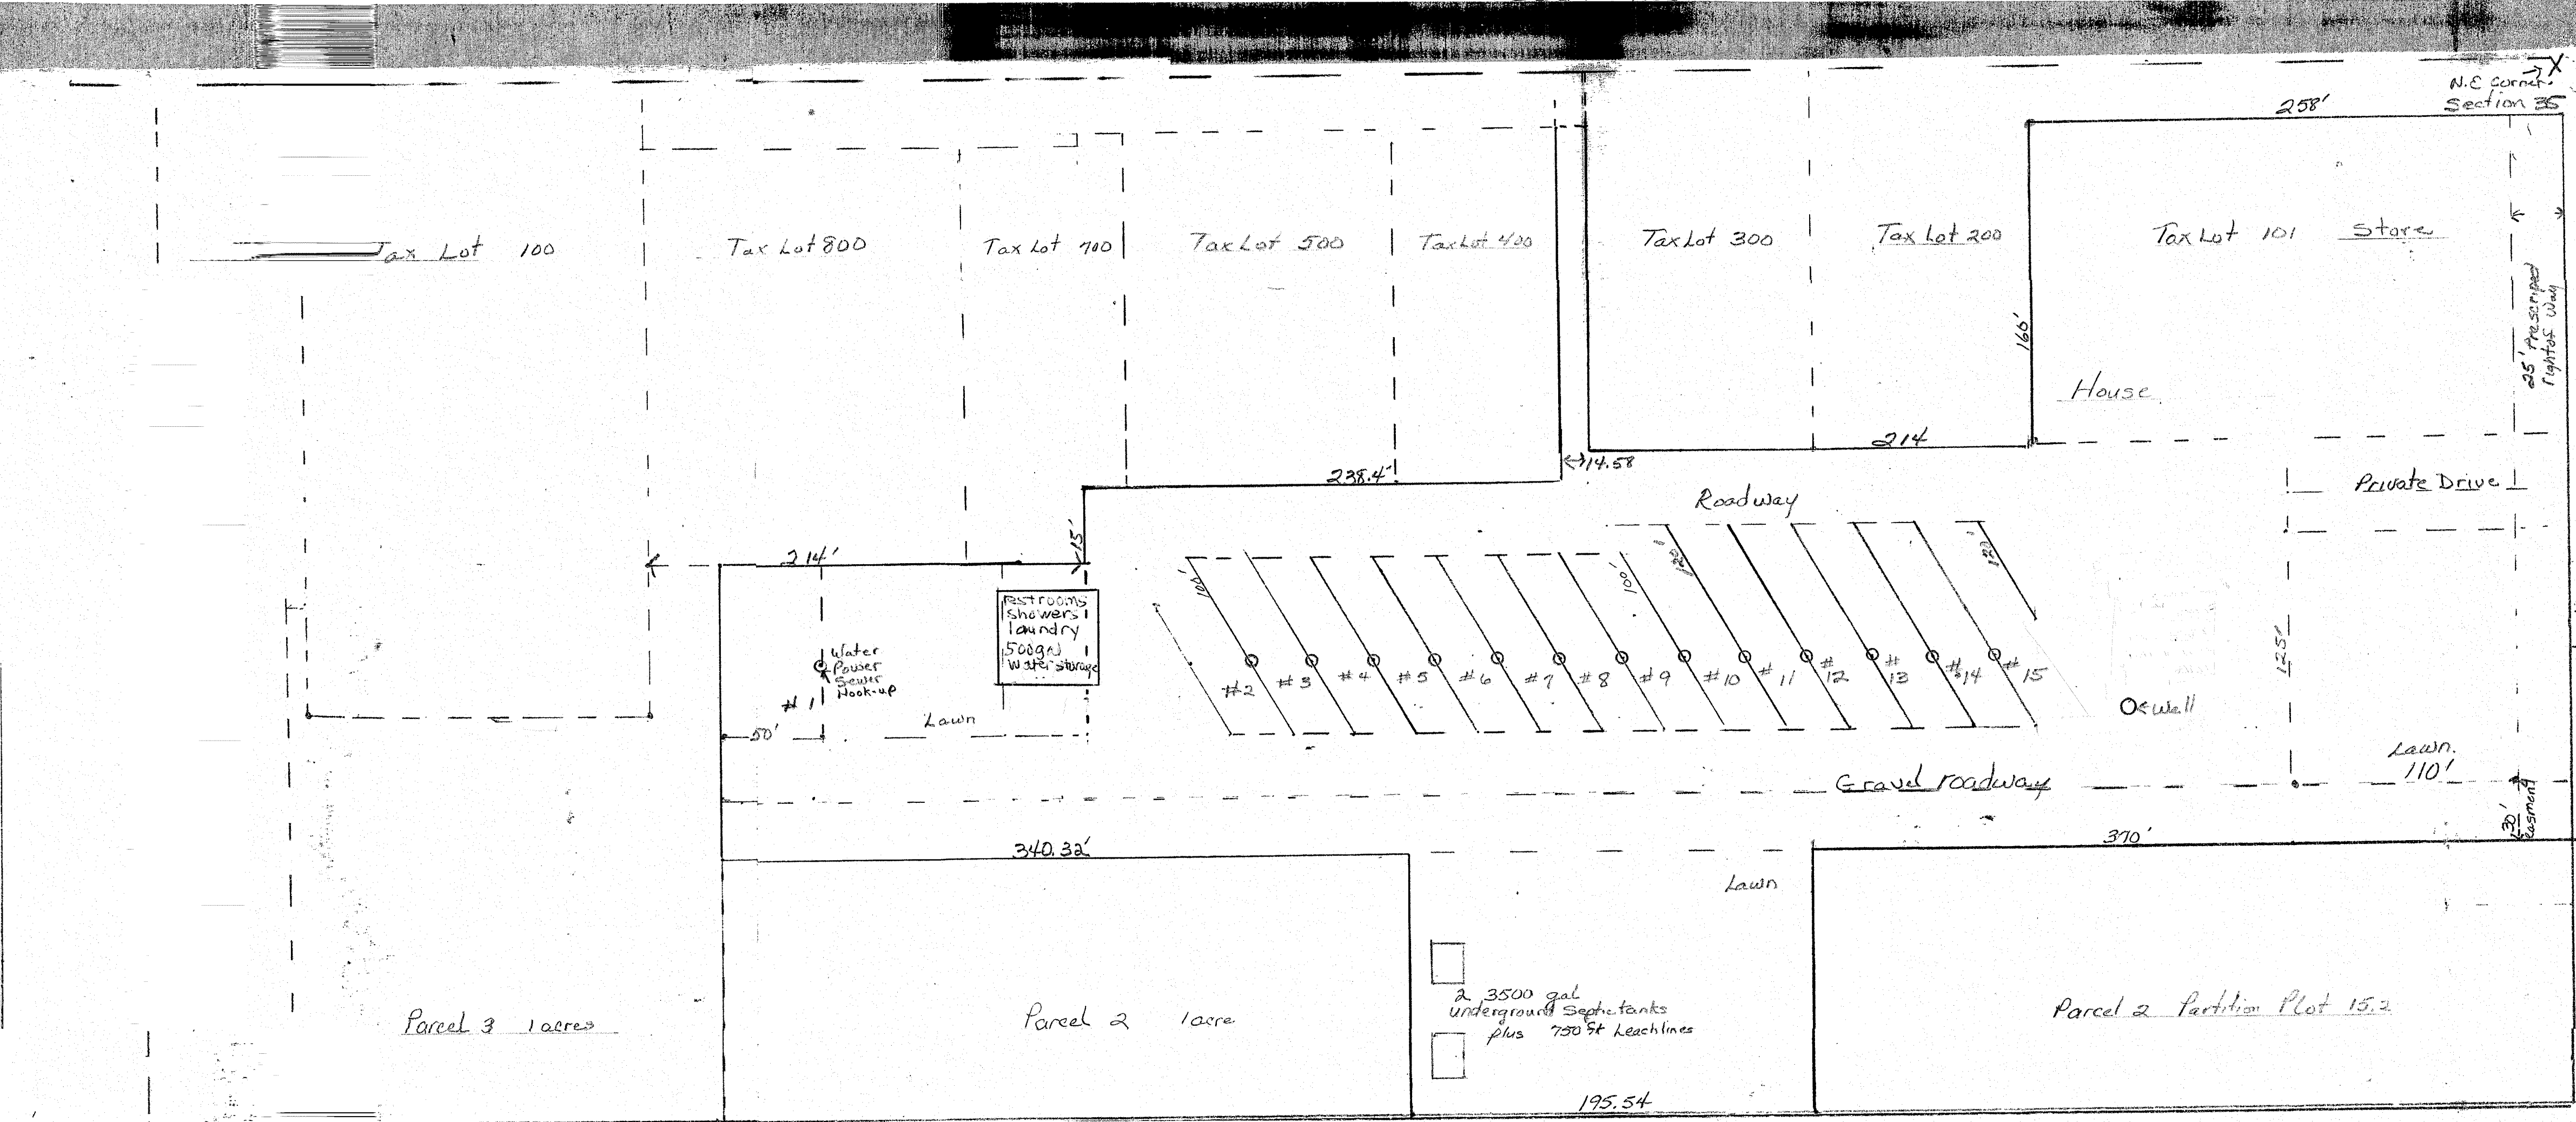

Owyhee Avenue

Proposal for Owyhee Corner RY park
 Requested by:
 Jimmy and Janice Simpson
 2499 Hwy 201
 Nyssa, Oregon 97913

Camping spaces 15 total
 1 space 50' x 85' with power, water and sewer hook-up
 8 spaces 30' x 100' with power, water and sewer hook-ups
 6 spaces 30' x 120' with power, water and sewer hook-ups
 Solid waste disposal cans with lids

Restrooms
 Mens 2 stalls, 1 handicap stall
 1 hand washing sink
 Women's 2 stalls, 1 handicap stall
 1 hand washing sink
 Showers
 4 separate coin-op showers
 Laundry
 2 coin-op washing machines
 2 coin-op dryers