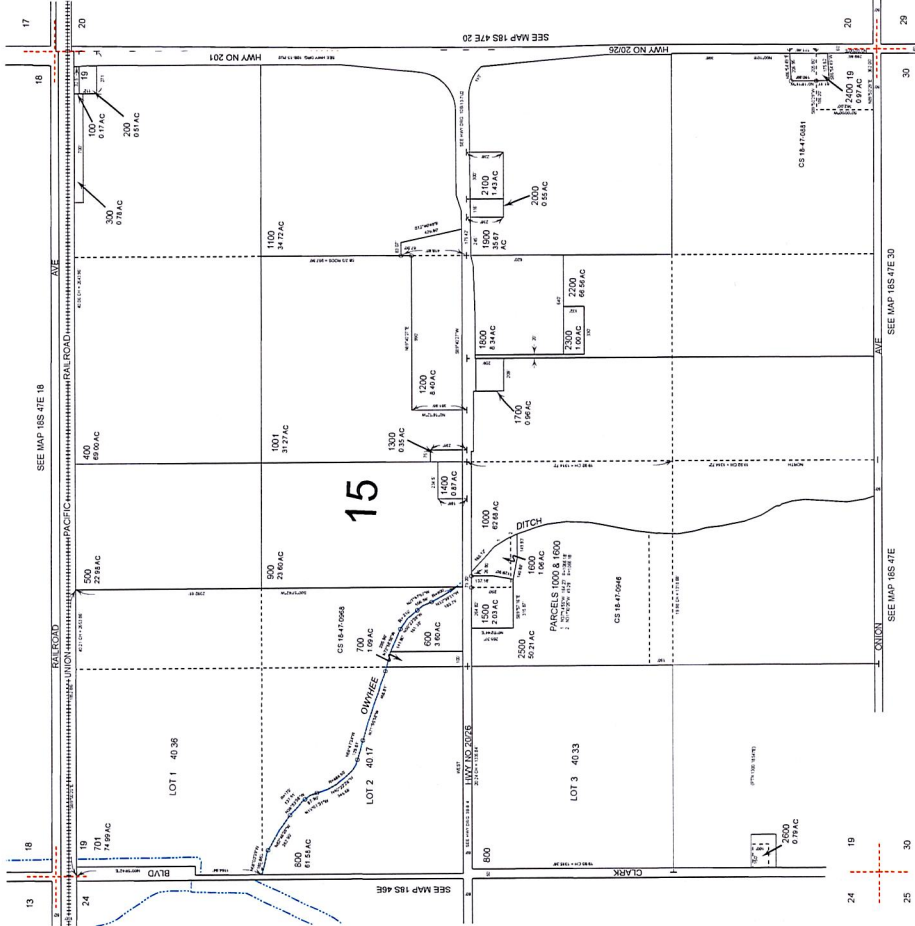

THIS MAP WAS PREPARED FOR ASSESSMENT PURPOSE ONLY

SECTION 19 T. 18S. R. 47E. W.M.
MALHEUR COUNTY
1" = 400'

18S47E19

Revised MA
07/13/2020

18S47E19

US20/OR201 Burns – Ontario, Cairo Junction