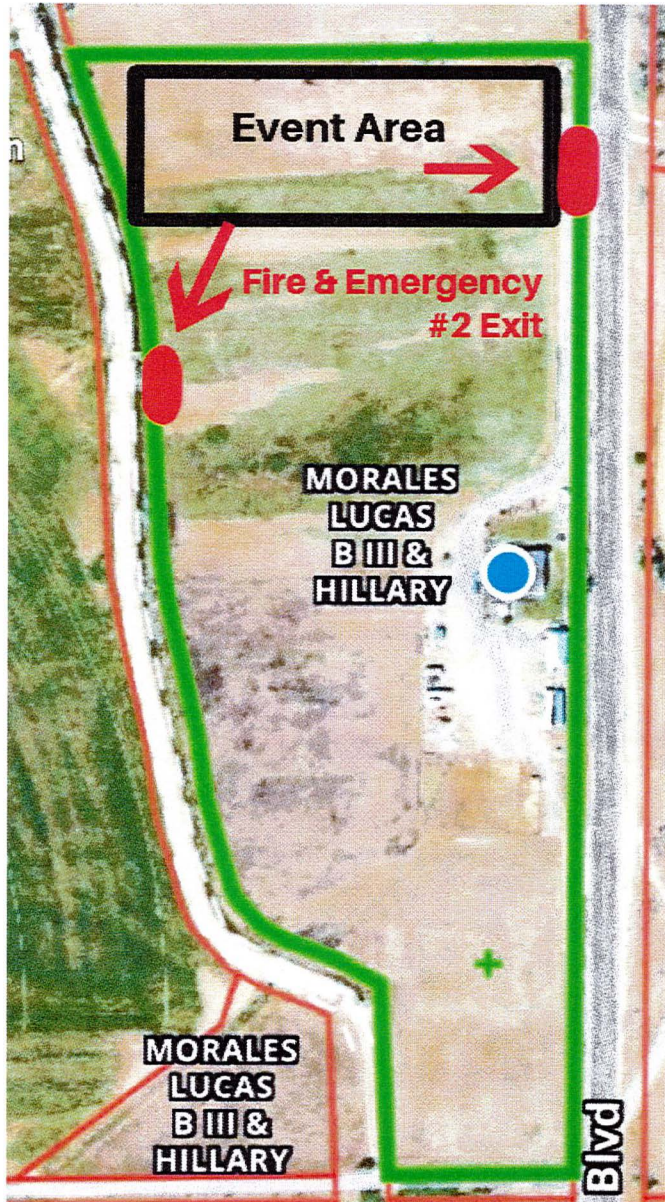

Acre Bliss Fire & Emergency Plan

**Fire & Emergency
Exit**

**In Case of Fire
or Emergency**

Report to: 911

Owner Cell :541-216-0342

Evacuate to emergency
exits

- * Water will be on site in case of fire or emergency
- * Red Lines with arrows indicate Fire & Emergency Exits
- * Vale Rural Fire Department will service venue location at 1979 Graham Blvd, Vale Oregon and is 2.8 miles away from property.